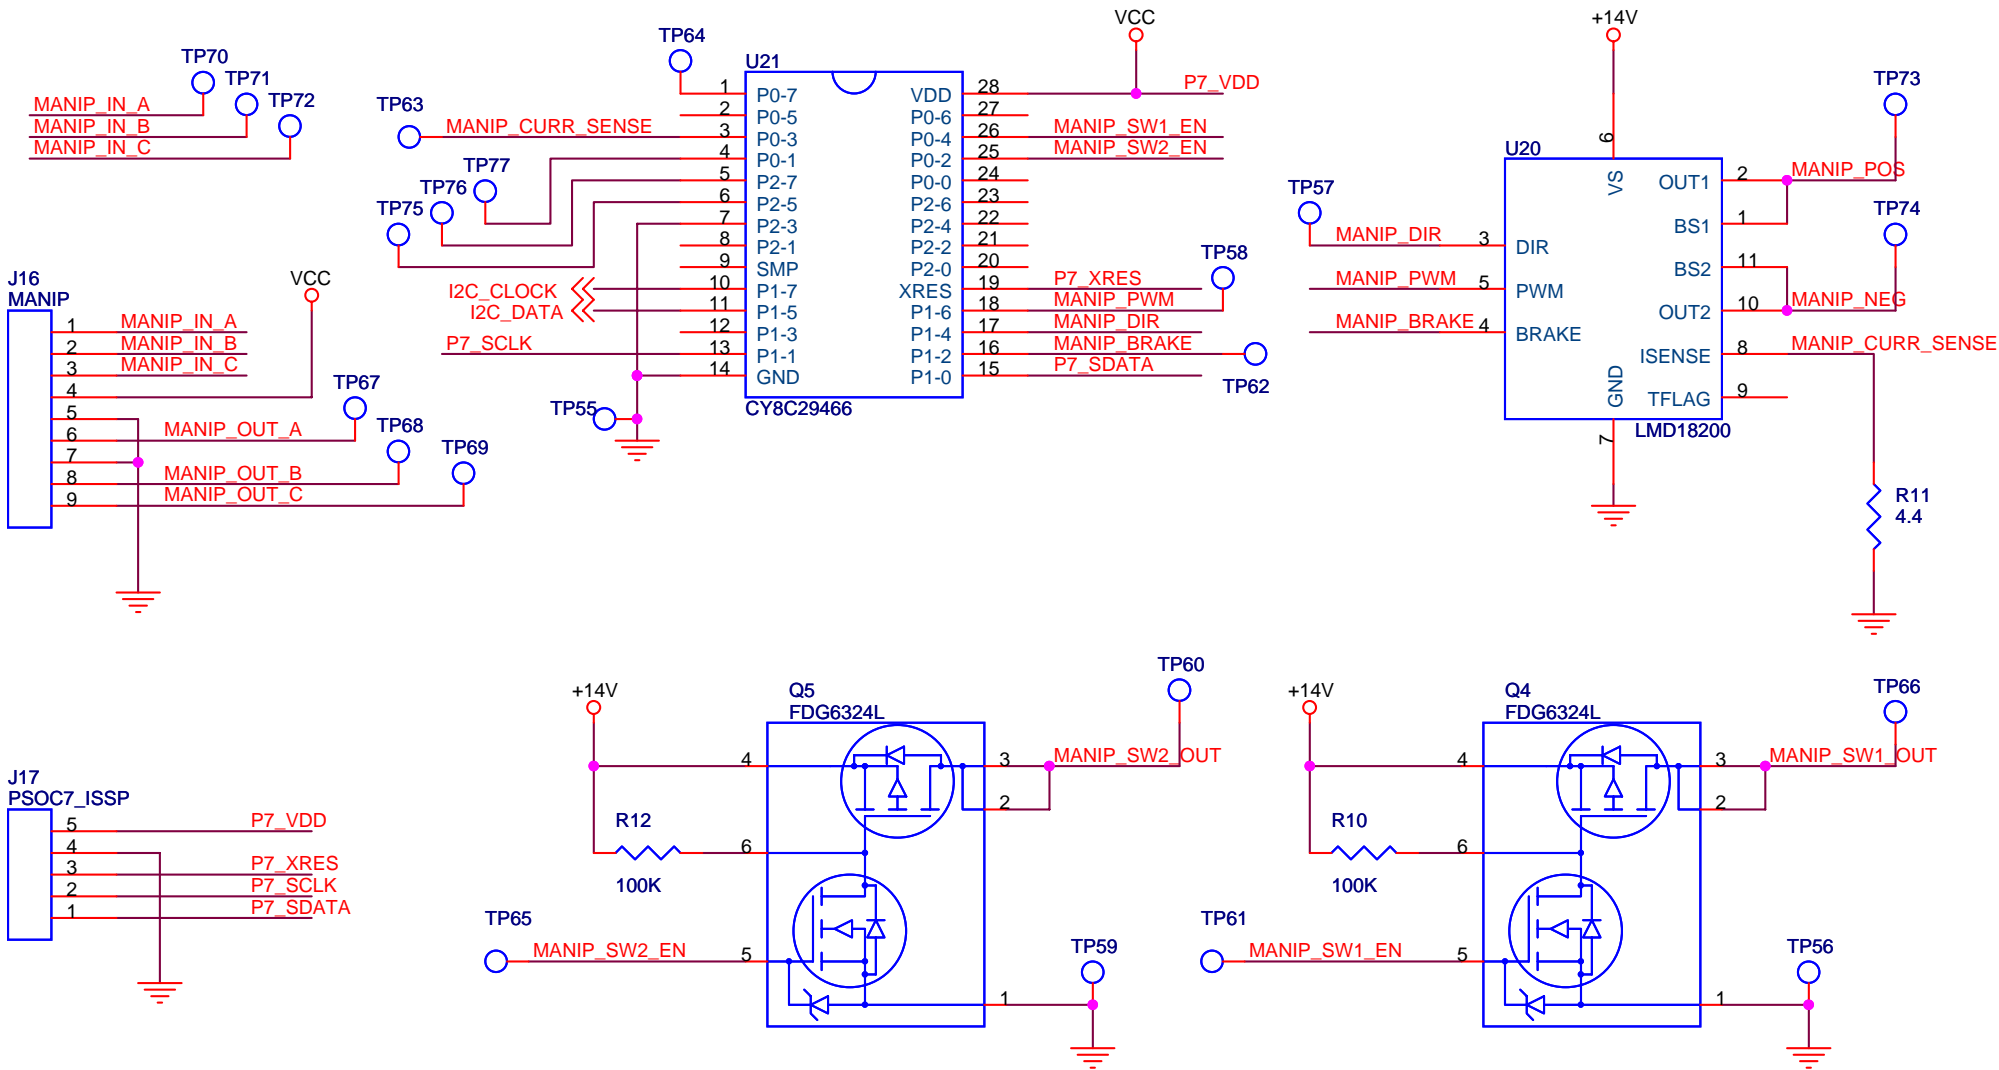

Title		
Robot Arm Joint 1		
Size	Document Number	Rev
A	-	-
Date:	Tuesday, May 01, 2007	Sheet 1 of 7

Title		
Robot Arm Joint 2		
Size	Document Number	Rev
A	-	-
Date:	Tuesday, May 01, 2007	Sheet 2 of 7

Title		
Robot Arm Joint 3		
Size	Document Number	Rev
A	-	-
Date:	Tuesday, May 01, 2007	Sheet 3 of 7

Title		
Robot Arm Joint 4		
Size	Document Number	Rev
A	-	-
Date:	Tuesday, May 01, 2007	Sheet 4 of 7

Title		
Robot Arm Joint 5		
Size	Document Number	Rev
A	-	-
Date:	Tuesday, May 01, 2007	Sheet 5 of 7

Title		
Robot Arm Joint 6		
Size	Document Number	Rev
A	-	-
Date:	Tuesday, May 01, 2007	Sheet 6 of 7

Title		
Robot Arm Manipulator		
Size	Document Number	Rev
A	-	-
Date:	Tuesday, May 01, 2007	Sheet 7 of 7