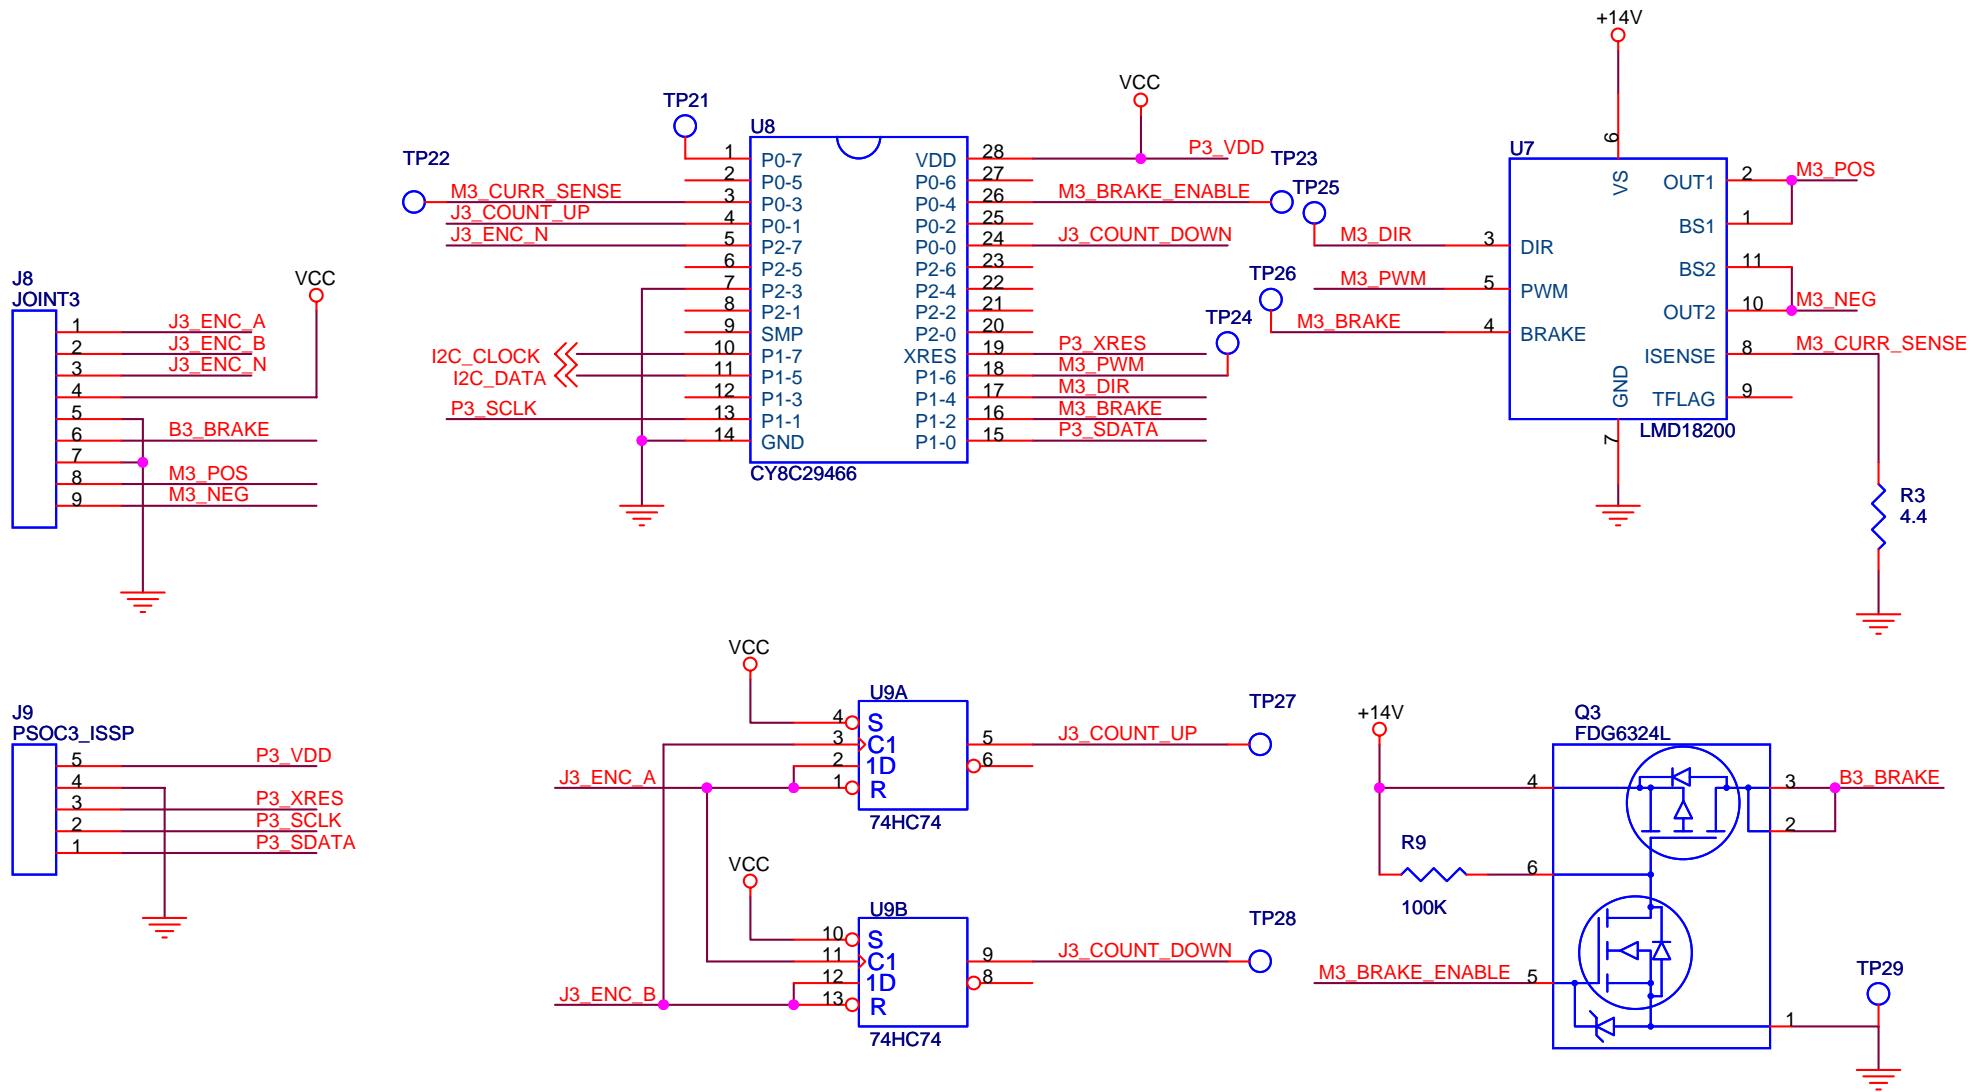

Title		
Robot Arm Joint 1		
Size	Document Number	Rev
A	-	-
Date:	Tuesday, May 01, 2007	Sheet 1 of 7

Title		
Robot Arm Joint 2		
Size	Document Number	Rev
A	-	-
Date:	Tuesday, May 01, 2007	Sheet 2 of 7

Title		
Robot Arm Joint 3		
Size	Document Number	Rev
A	-	-
Date:	Tuesday, May 01, 2007	Sheet 3 of 7

Title		
Robot Arm Joint 4		
Size	Document Number	Rev
A	-	-
Date:	Tuesday, May 01, 2007	Sheet 4 of 7

Title		
Robot Arm Joint 5		
Size	Document Number	Rev
A	-	-
Date:	Tuesday, May 01, 2007	Sheet 5 of 7

Title		
Robot Arm Joint 6		
Size	Document Number	Rev
A	-	-
Date:	Tuesday, May 01, 2007	Sheet 6 of 7

Title		
Robot Arm Manipulator		
Size	Document Number	Rev
A	-	-
Date:	Tuesday, May 01, 2007	Sheet 7 of 7