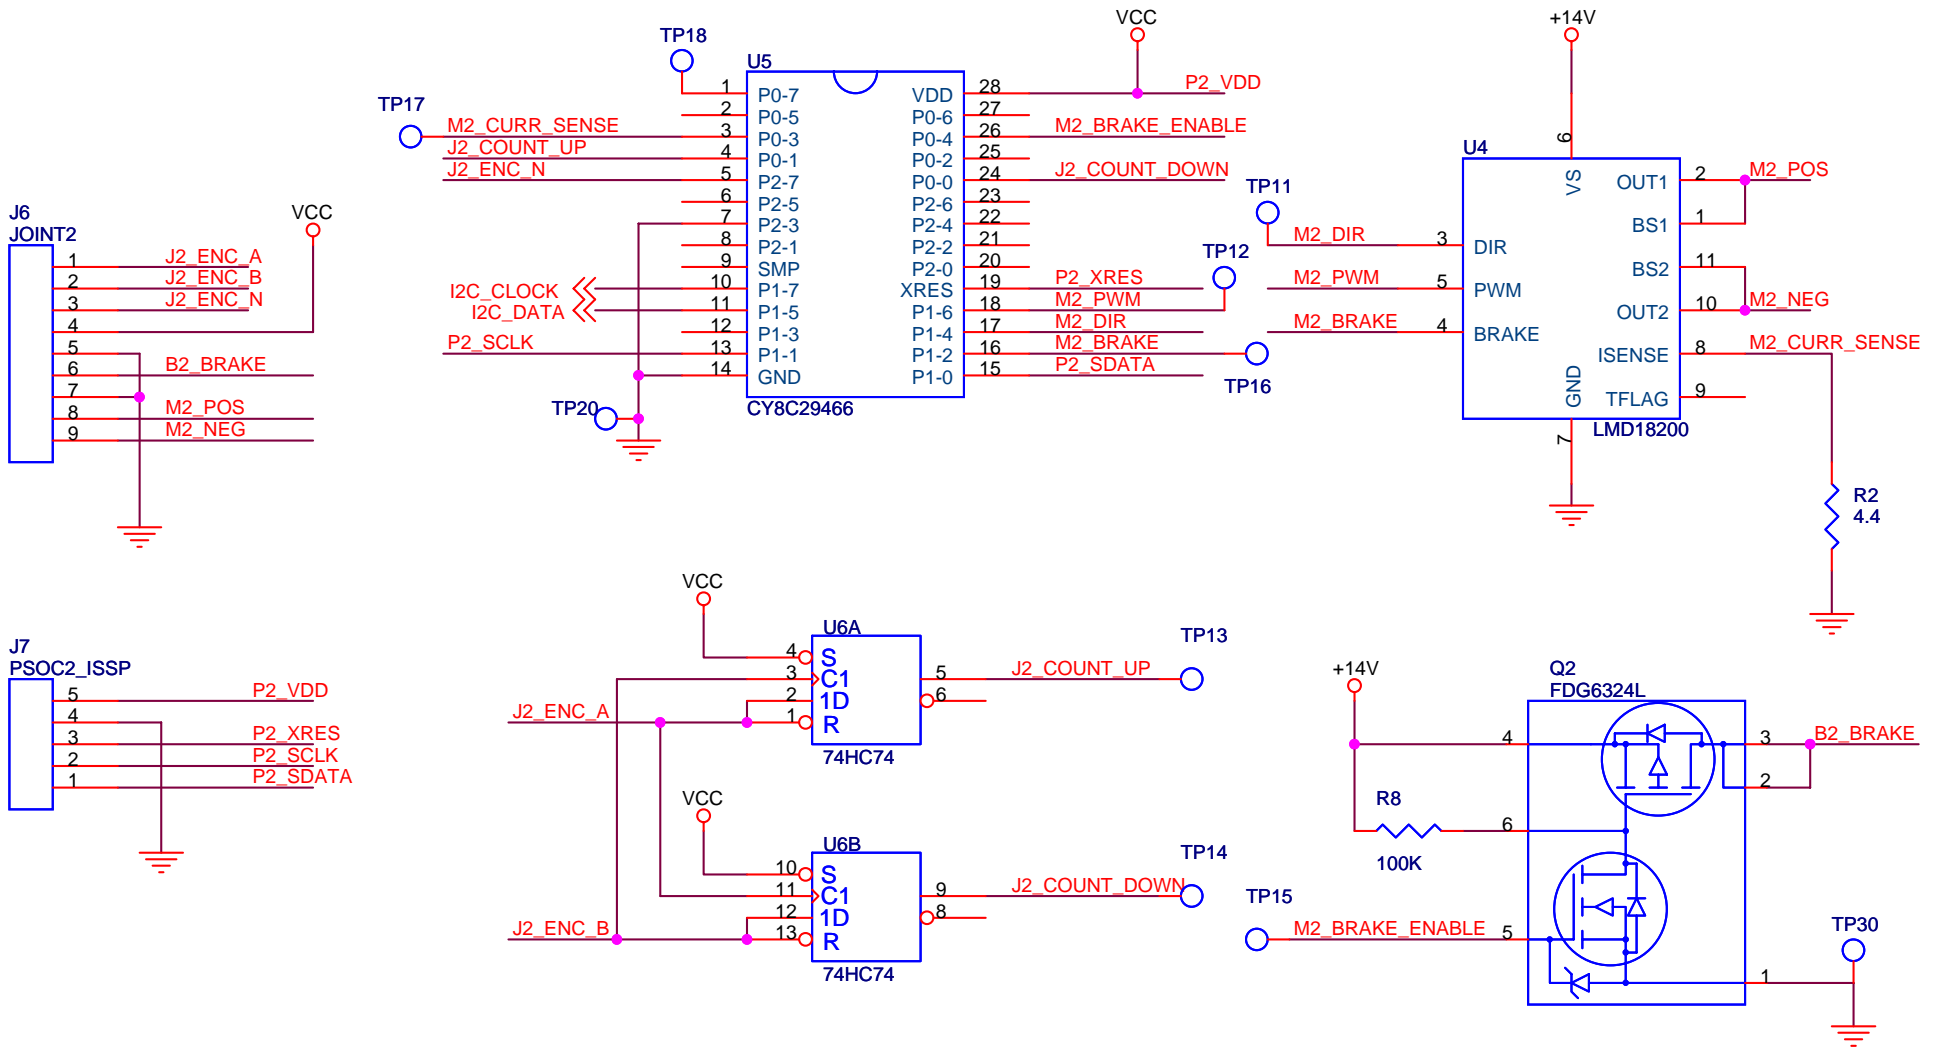

Title		
Robot Arm Joint 1		
Size	Document Number	Rev
A	-	-
Date:	Tuesday, May 01, 2007	Sheet 1 of 7

Title		
Robot Arm Joint 2		
Size	Document Number	Rev
A	-	-
Date:	Tuesday, May 01, 2007	Sheet 2 of 7

Title		
Robot Arm Joint 3		
Size	Document Number	Rev
A	-	-
Date:	Tuesday, May 01, 2007	Sheet 3 of 7

Title		
Robot Arm Joint 4		
Size	Document Number	Rev
A	-	-
Date:	Tuesday, May 01, 2007	Sheet 4 of 7

Title		
Robot Arm Joint 5		
Size	Document Number	Rev
A	-	-
Date:	Tuesday, May 01, 2007	Sheet 5 of 7

Title		
Robot Arm Joint 6		
Size	Document Number	Rev
A	-	-
Date:	Tuesday, May 01, 2007	Sheet 6 of 7

Title		
Robot Arm Manipulator		
Size	Document Number	Rev
A	-	-
Date:	Tuesday, May 01, 2007	Sheet 7 of 7