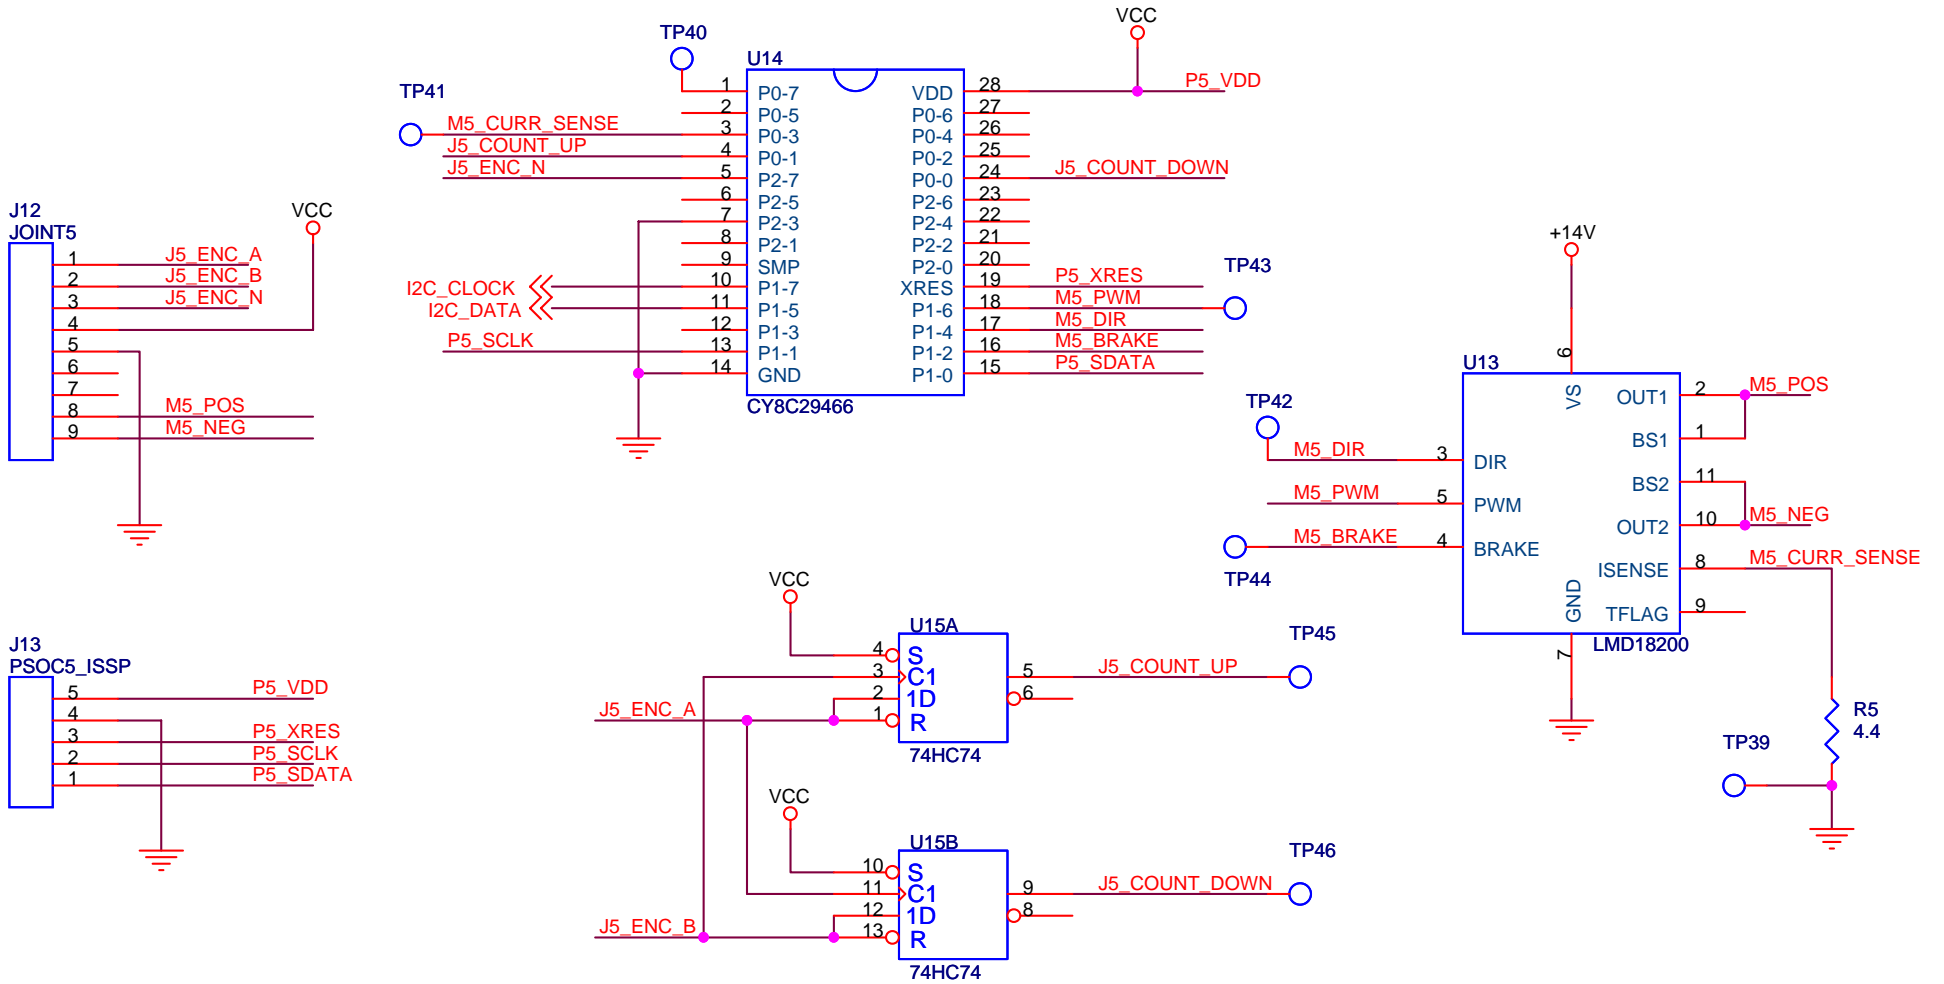

Title		
Robot Arm Joint 1		
Size	Document Number	Rev
A	-	-
Date:	Tuesday, May 01, 2007	Sheet 1 of 7

Title		
Robot Arm Joint 2		
Size	Document Number	Rev
A	-	-
Date:	Tuesday, May 01, 2007	Sheet 2 of 7

Title		
Robot Arm Joint 3		
Size	Document Number	Rev
A	-	-
Date:	Tuesday, May 01, 2007	Sheet 3 of 7

Title		
Robot Arm Joint 4		
Size	Document Number	Rev
A	-	-
Date:	Tuesday, May 01, 2007	Sheet 4 of 7

Title		
Robot Arm Joint 5		
Size	Document Number	Rev
A	-	-
Date:	Tuesday, May 01, 2007	Sheet 5 of 7

Title		
Robot Arm Joint 6		
Size	Document Number	Rev
A	-	-
Date:	Tuesday, May 01, 2007	Sheet 6 of 7

Title		
Robot Arm Manipulator		
Size	Document Number	Rev
A	-	-
Date:	Tuesday, May 01, 2007	Sheet 7 of 7