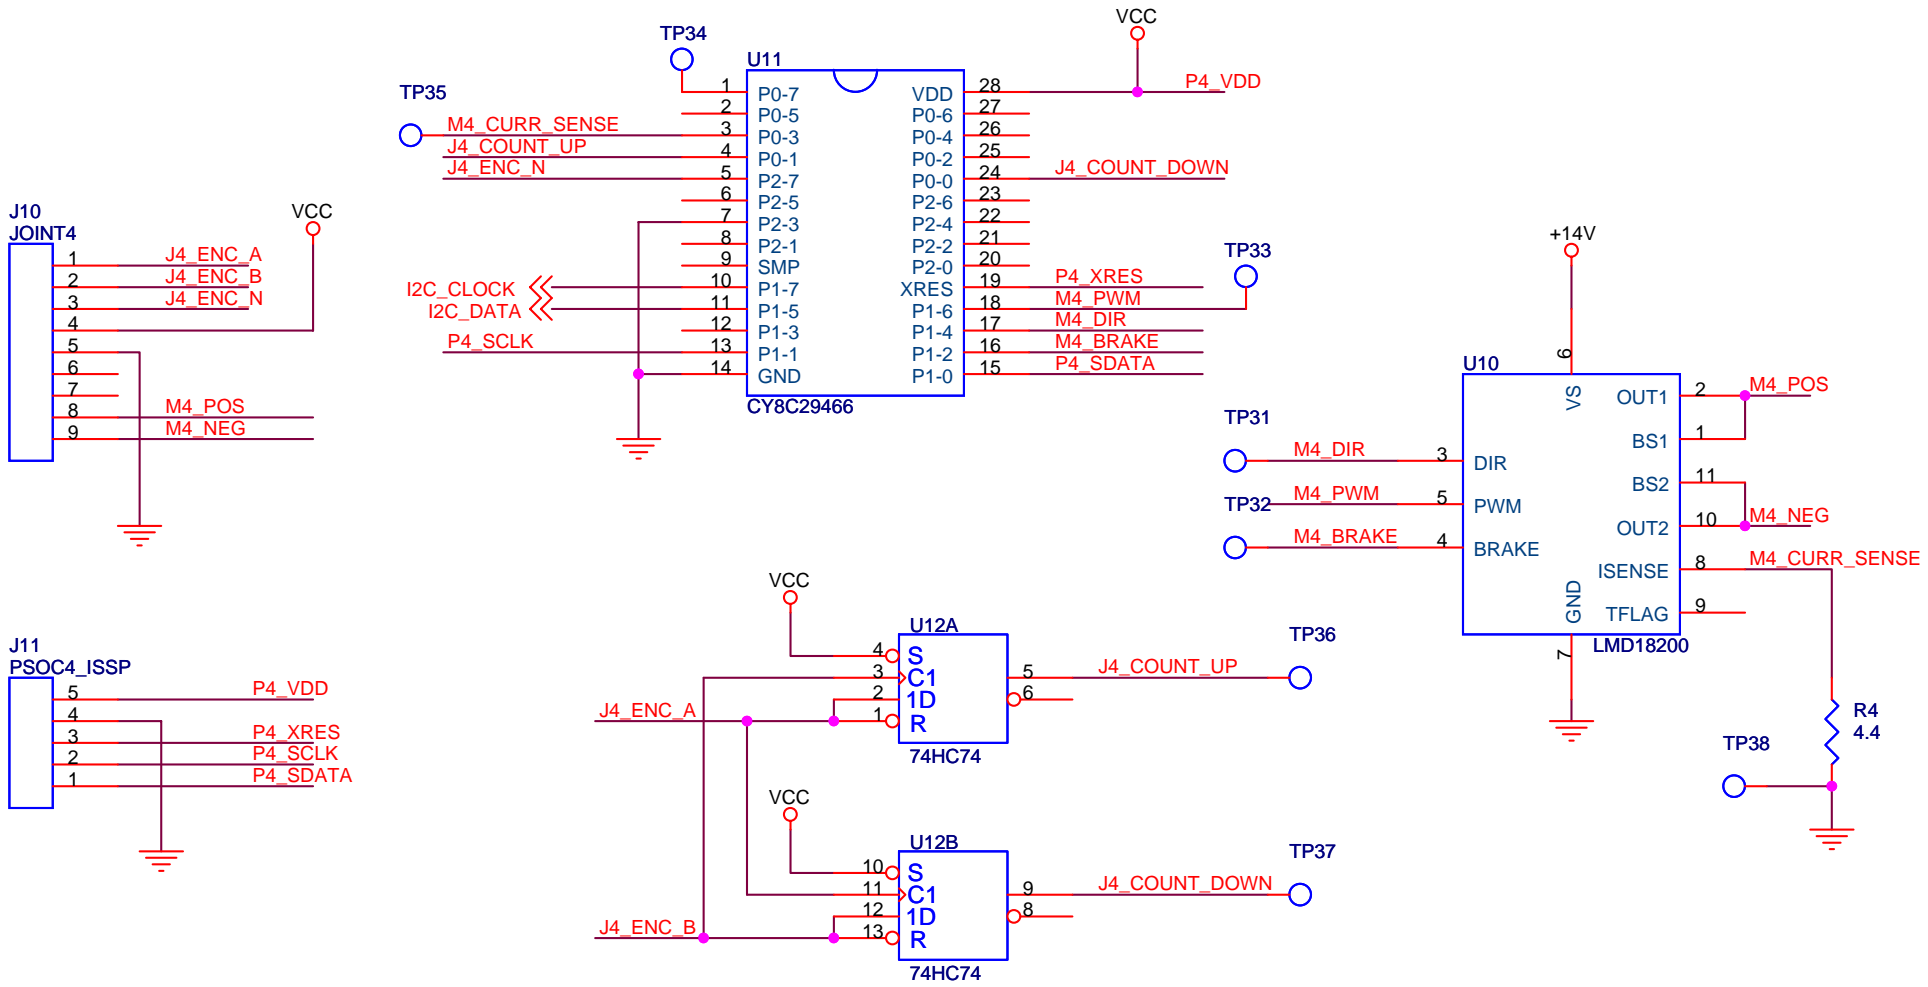

Title		
Robot Arm Joint 1		
Size	Document Number	Rev
A	-	-
Date:	Tuesday, May 01, 2007	Sheet 1 of 7

Title		
Robot Arm Joint 2		
Size	Document Number	Rev
A	-	-
Date:	Tuesday, May 01, 2007	Sheet 2 of 7

Title		
Robot Arm Joint 3		
Size	Document Number	Rev
A	-	-
Date:	Tuesday, May 01, 2007	Sheet 3 of 7

Title		
Robot Arm Joint 4		
Size	Document Number	Rev
A	-	-
Date:	Tuesday, May 01, 2007	Sheet 4 of 7

Title		
Robot Arm Joint 5		
Size	Document Number	Rev
A	-	-
Date:	Tuesday, May 01, 2007	Sheet 5 of 7

Title		
Robot Arm Joint 6		
Size	Document Number	Rev
A	-	-
Date:	Tuesday, May 01, 2007	Sheet 6 of 7

Title		
Robot Arm Manipulator		
Size	Document Number	Rev
A	-	-
Date:	Tuesday, May 01, 2007	Sheet 7 of 7