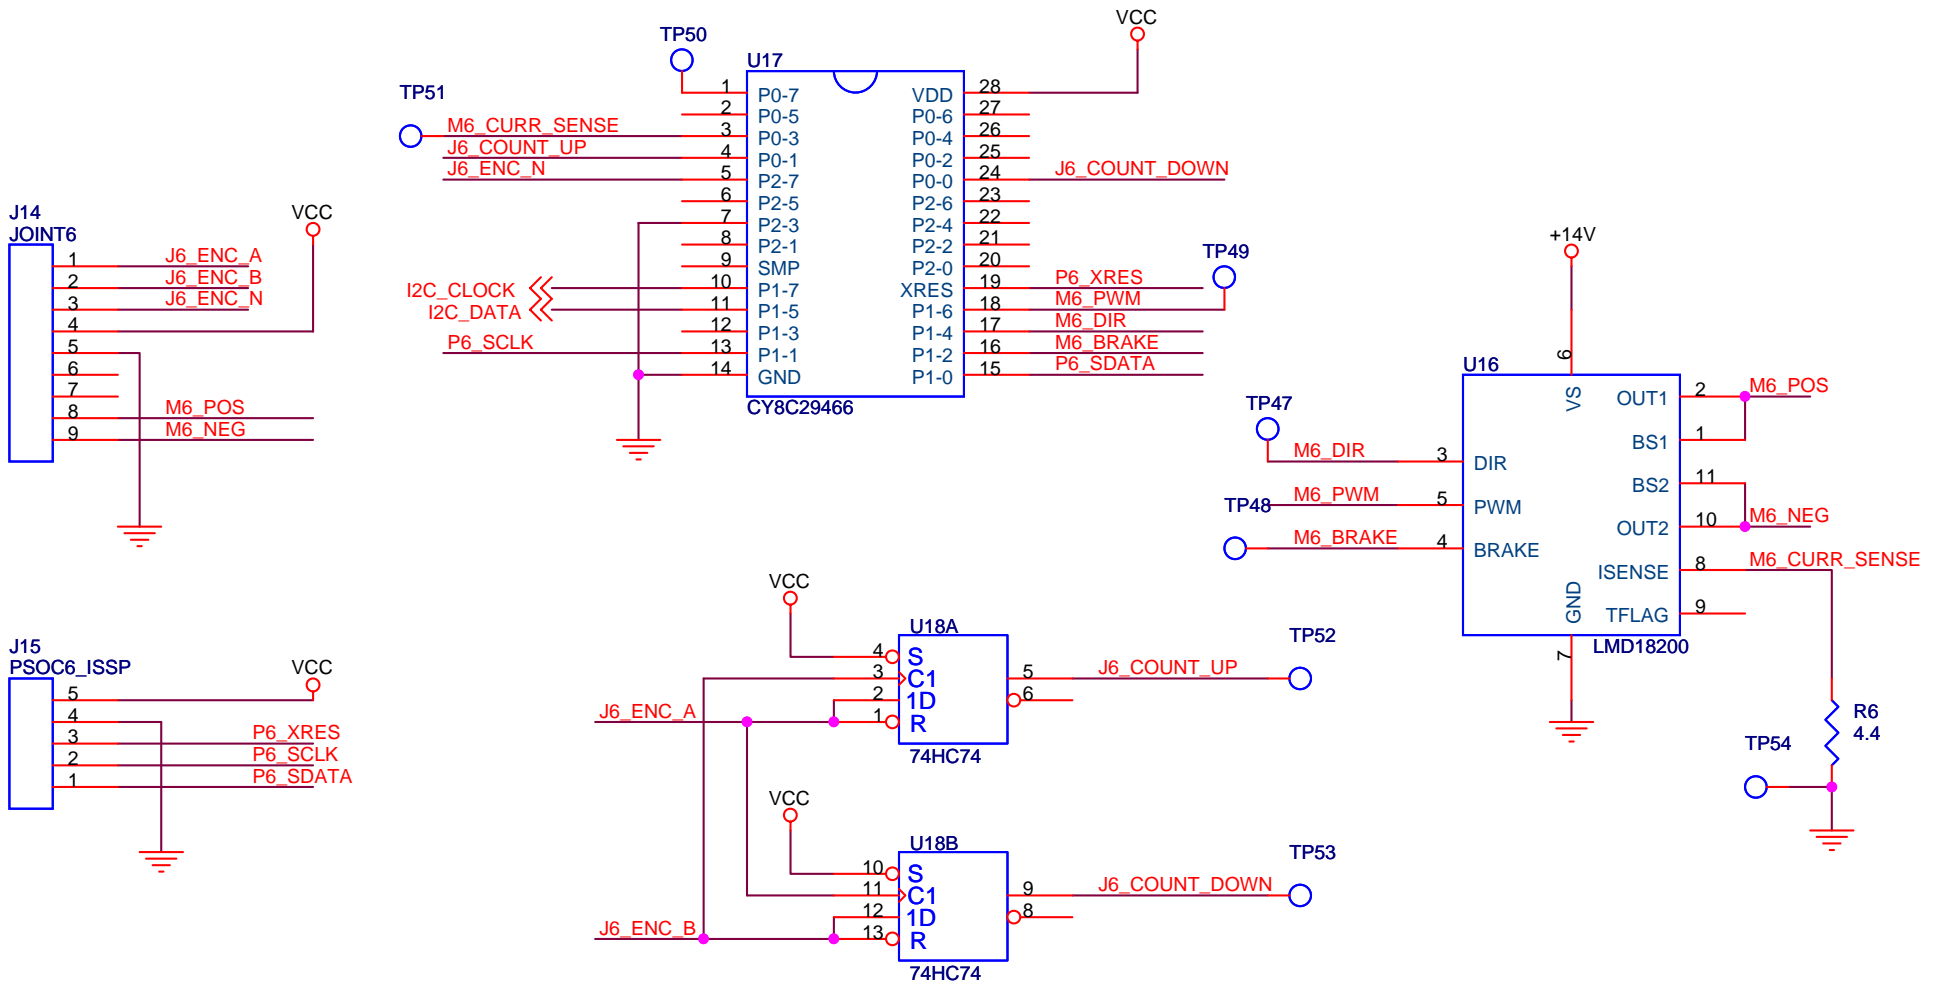

Title		
Robot Arm Joint 1		
Size	Document Number	Rev
A	-	-
Date:	Tuesday, May 01, 2007	Sheet 1 of 7

Title		
Robot Arm Joint 2		
Size	Document Number	Rev
A	-	-
Date:	Tuesday, May 01, 2007	Sheet 2 of 7

Title		
Robot Arm Joint 3		
Size	Document Number	Rev
A	-	-
Date:	Tuesday, May 01, 2007	Sheet 3 of 7

Title		
Robot Arm Joint 4		
Size	Document Number	Rev
A	-	-
Date:	Tuesday, May 01, 2007	Sheet 4 of 7

Title		
Robot Arm Joint 5		
Size	Document Number	Rev
A	-	-
Date:	Tuesday, May 01, 2007	Sheet 5 of 7

Title		
Robot Arm Joint 6		
Size	Document Number	Rev
A	-	-
Date:	Tuesday, May 01, 2007	Sheet 6 of 7

Title		
Robot Arm Manipulator		
Size	Document Number	Rev
A	-	-
Date:	Tuesday, May 01, 2007	Sheet 7 of 7